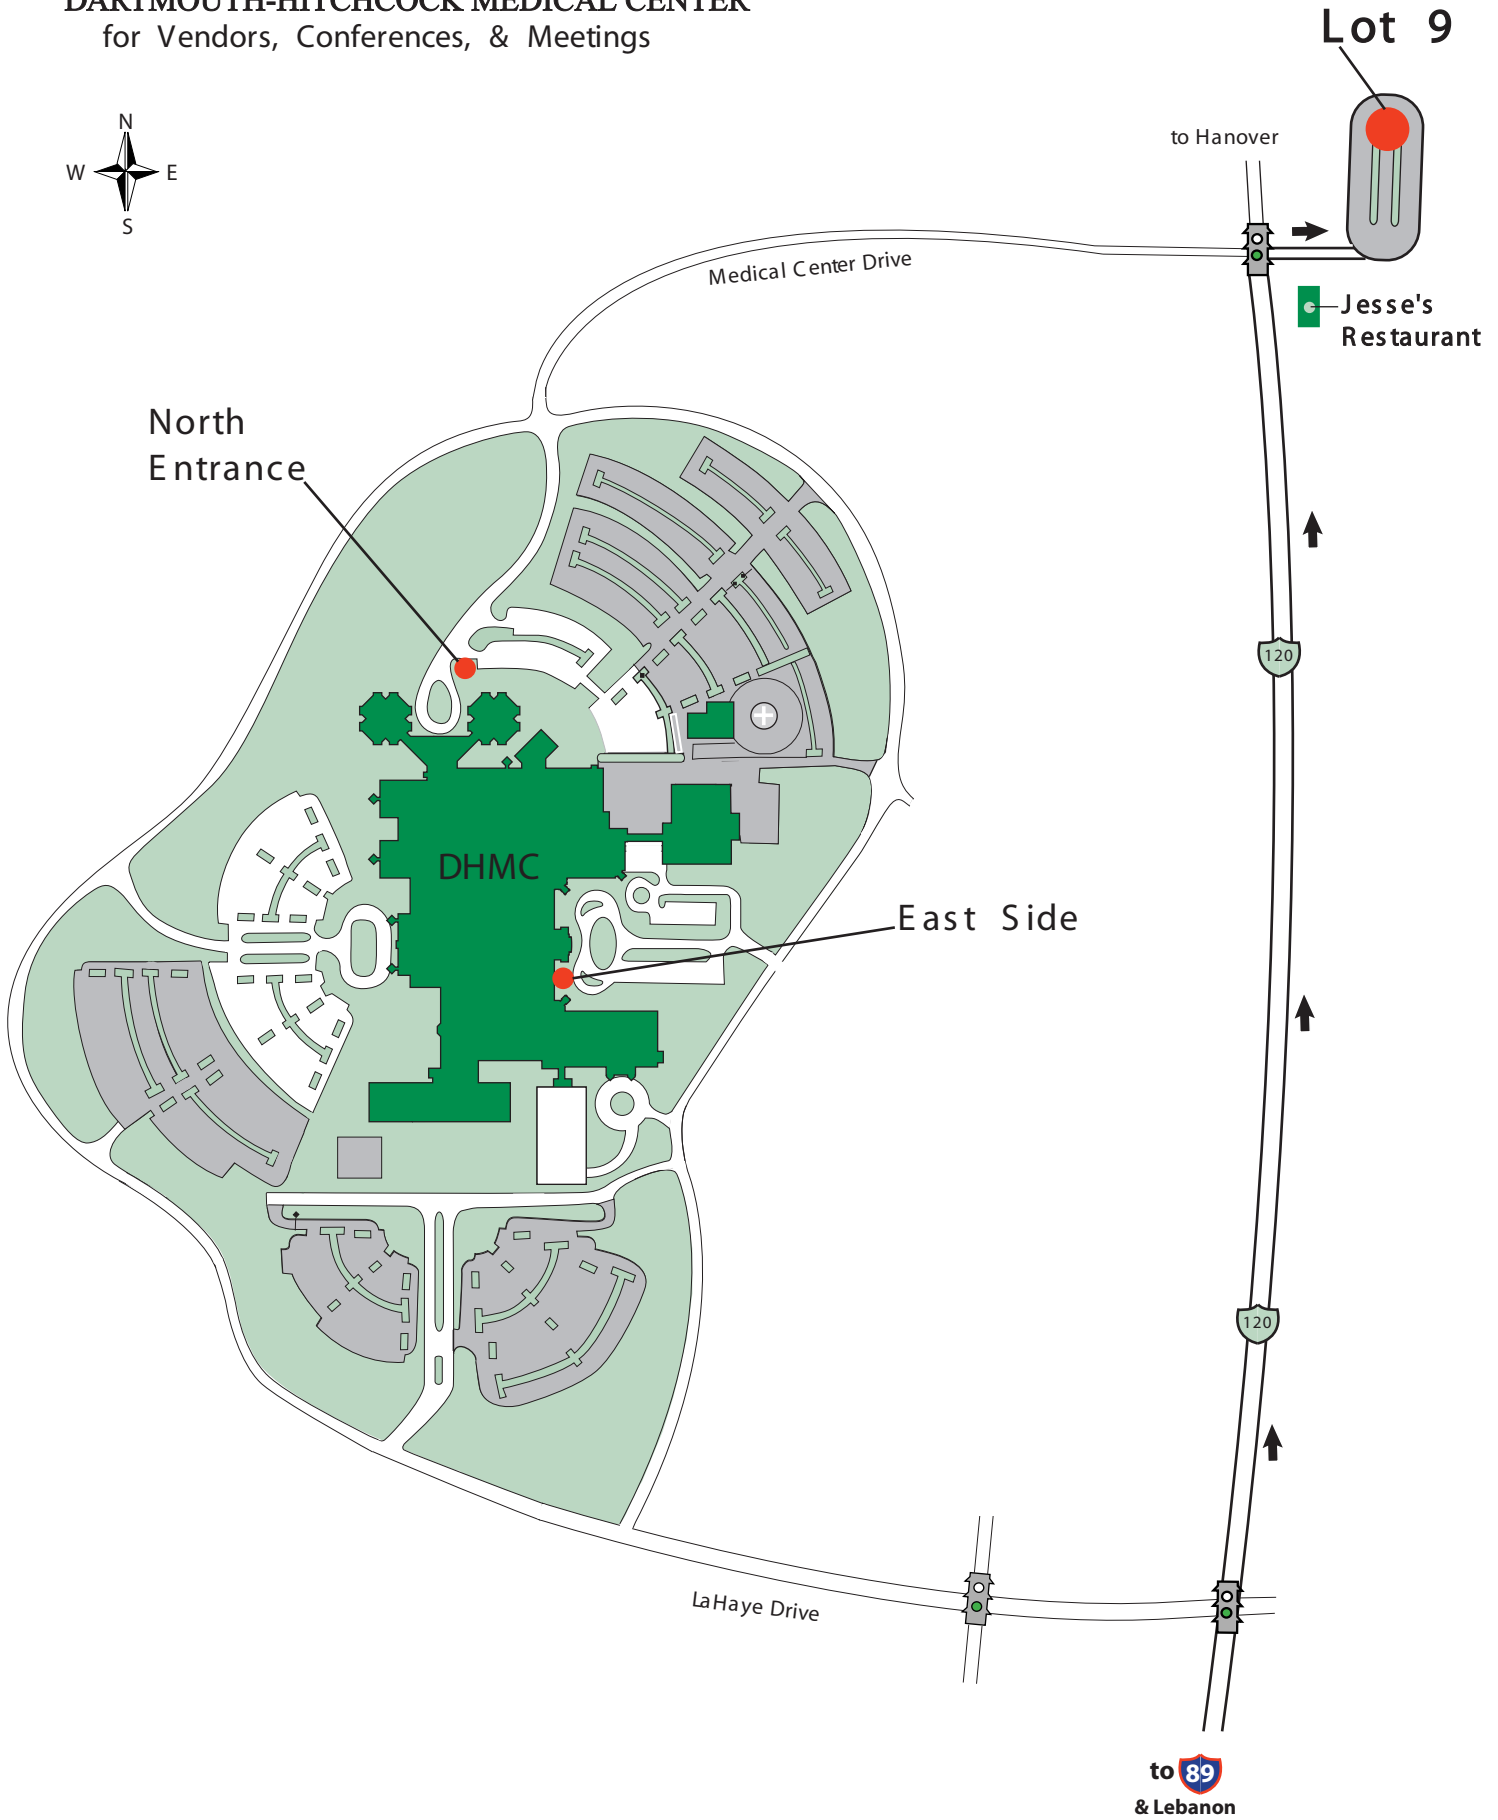

**DARTMOUTH-HITCHCOCK MEDICAL CENTER**  
for Vendors, Conferences, & Meetings

Lot 9

to Hanover

Jesse's  
Restaurant

North  
Entrance

DHMC

East Side

LaHaye Drive

to 89  
& Lebanon