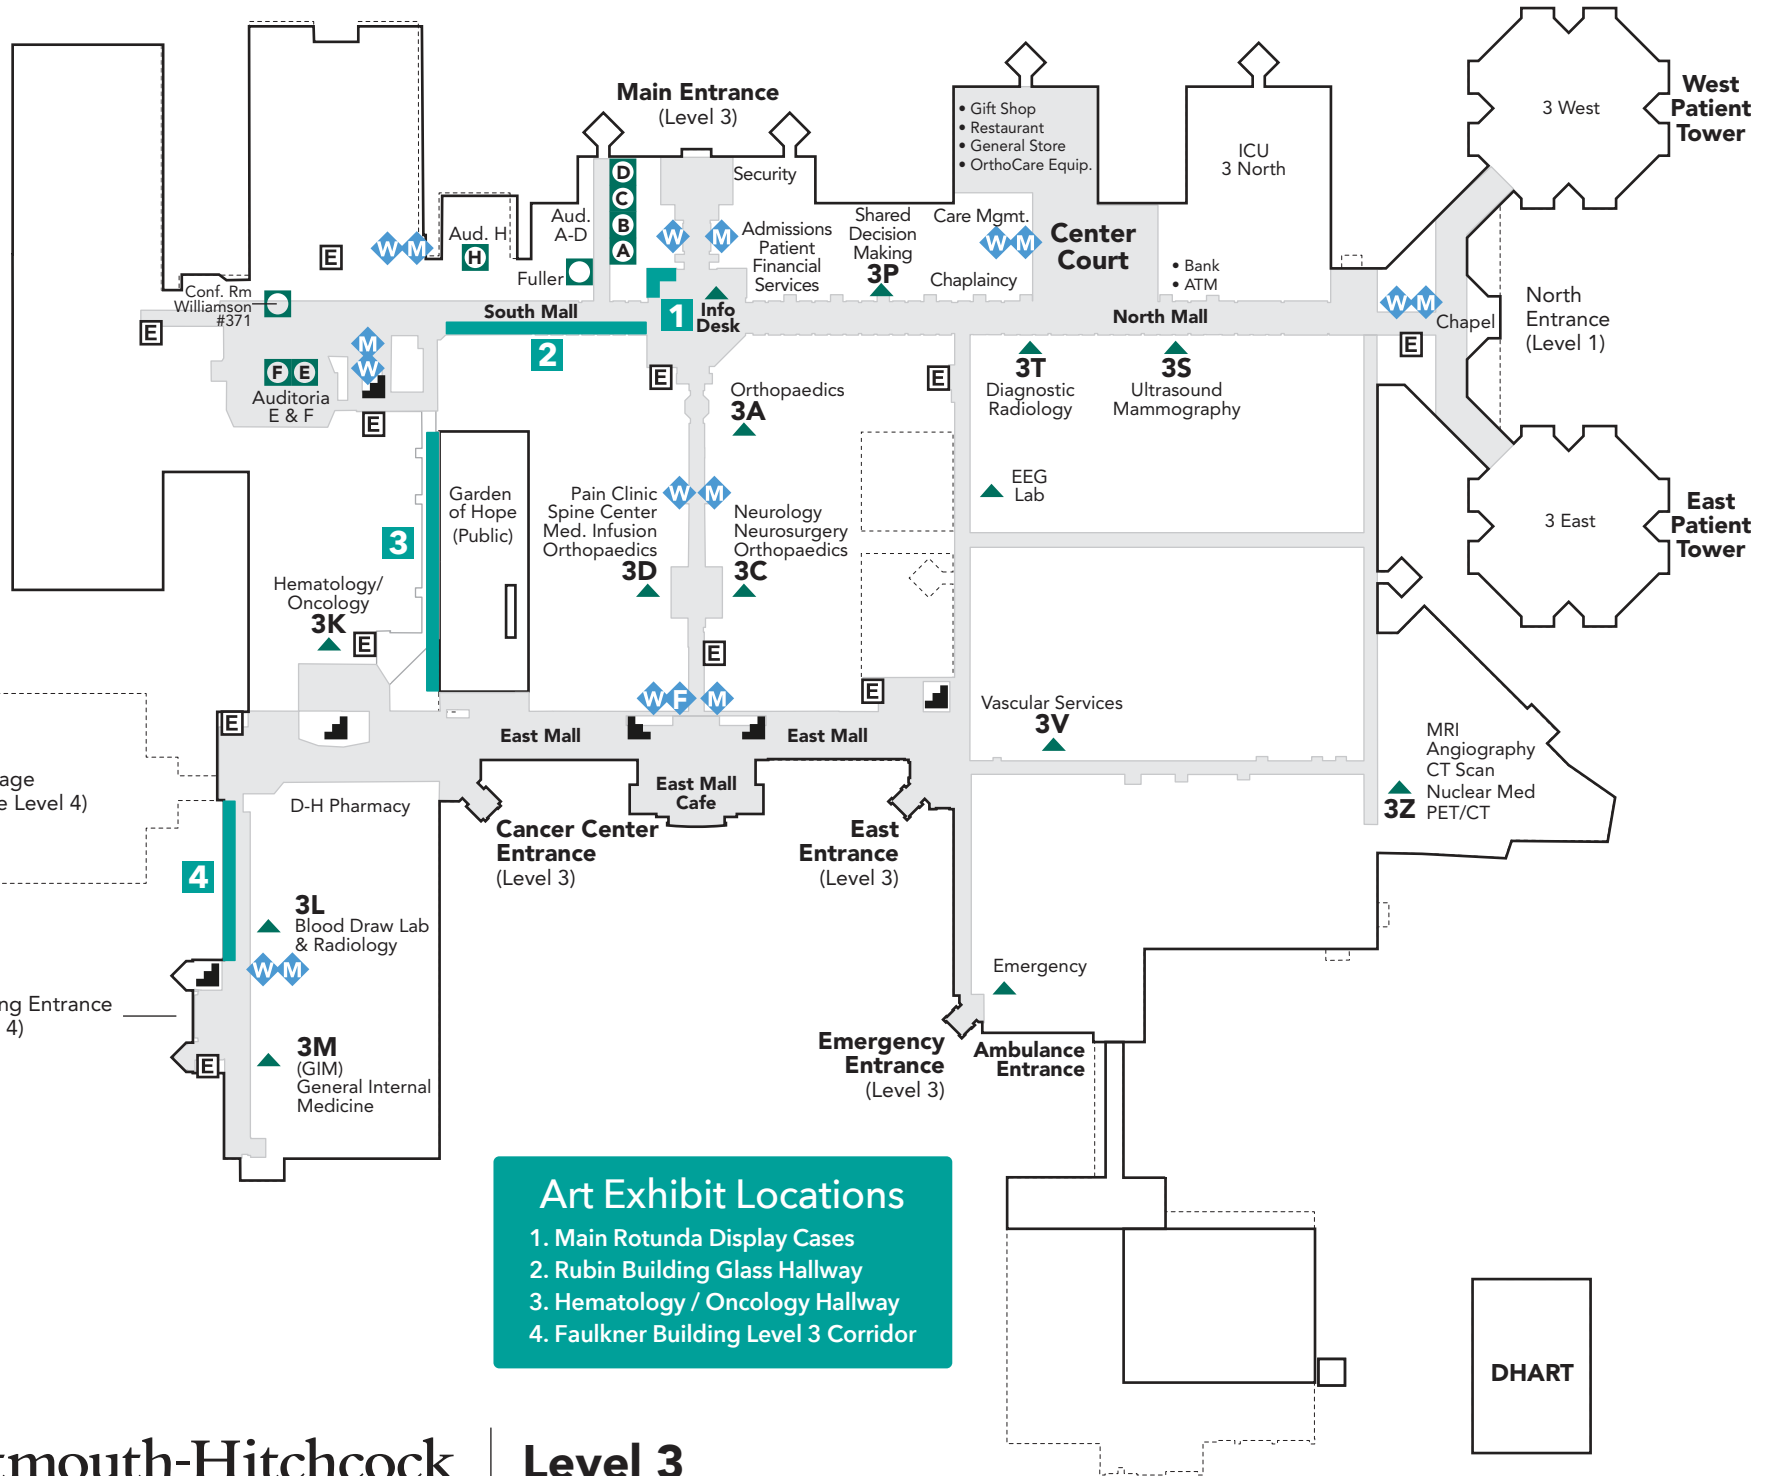

- Rest Room
- Family Rest Room with Adult Changing Station
- Public Hallways
- Elevator
- Stairs
- Information Desk
- Conference Room

Art Exhibit Locations

1. Main Rotunda Display Cases
2. Rubin Building Glass Hallway
3. Hematology / Oncology Hallway
4. Faulkner Building Level 3 Corridor