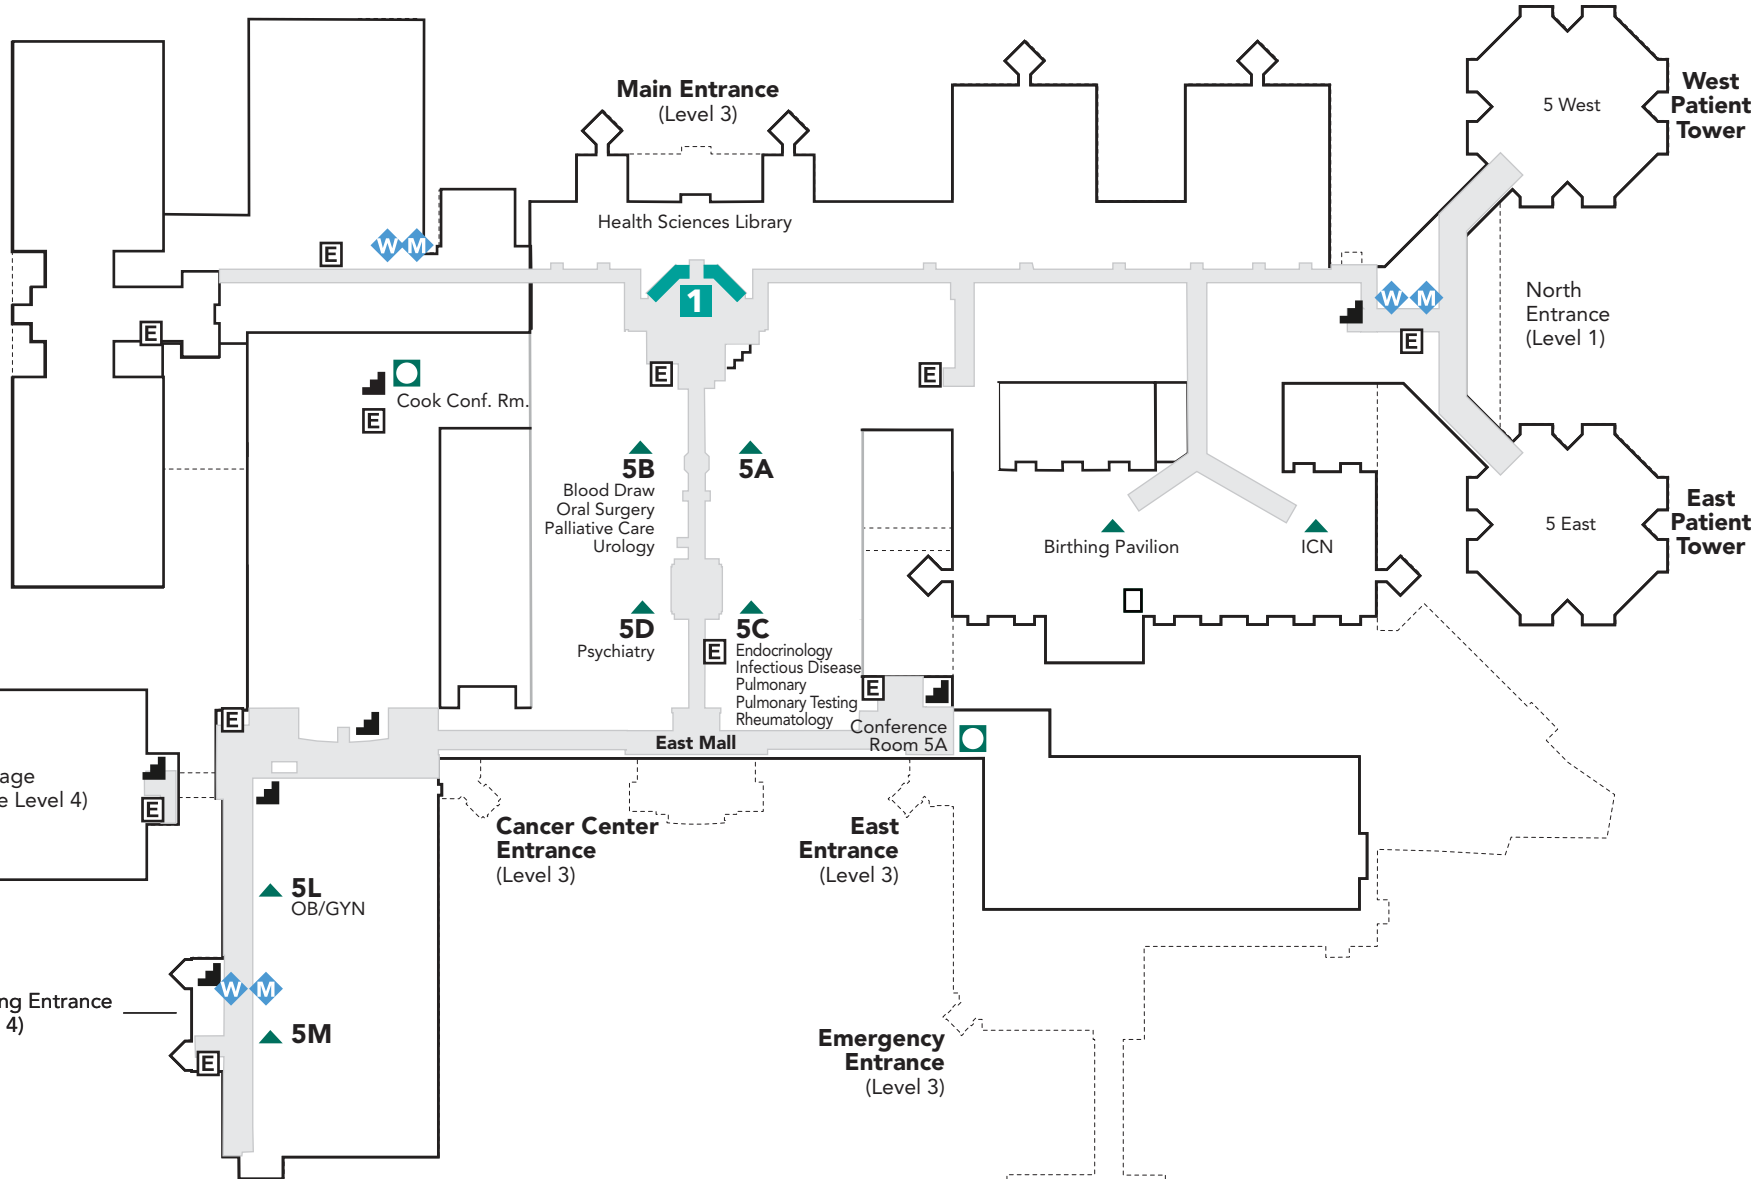

- Rest Room
- Family Rest Room with Adult Changing Station
- Public Hallways
- Elevator
- Stairs
- Information Desk
- Conference Room

Parking Garage  
(Building Entrance Level 4)

Faulkner Building Entrance  
(Level 4)

**Art Exhibit Locations**  
1. Level 5 Rotunda

DHART