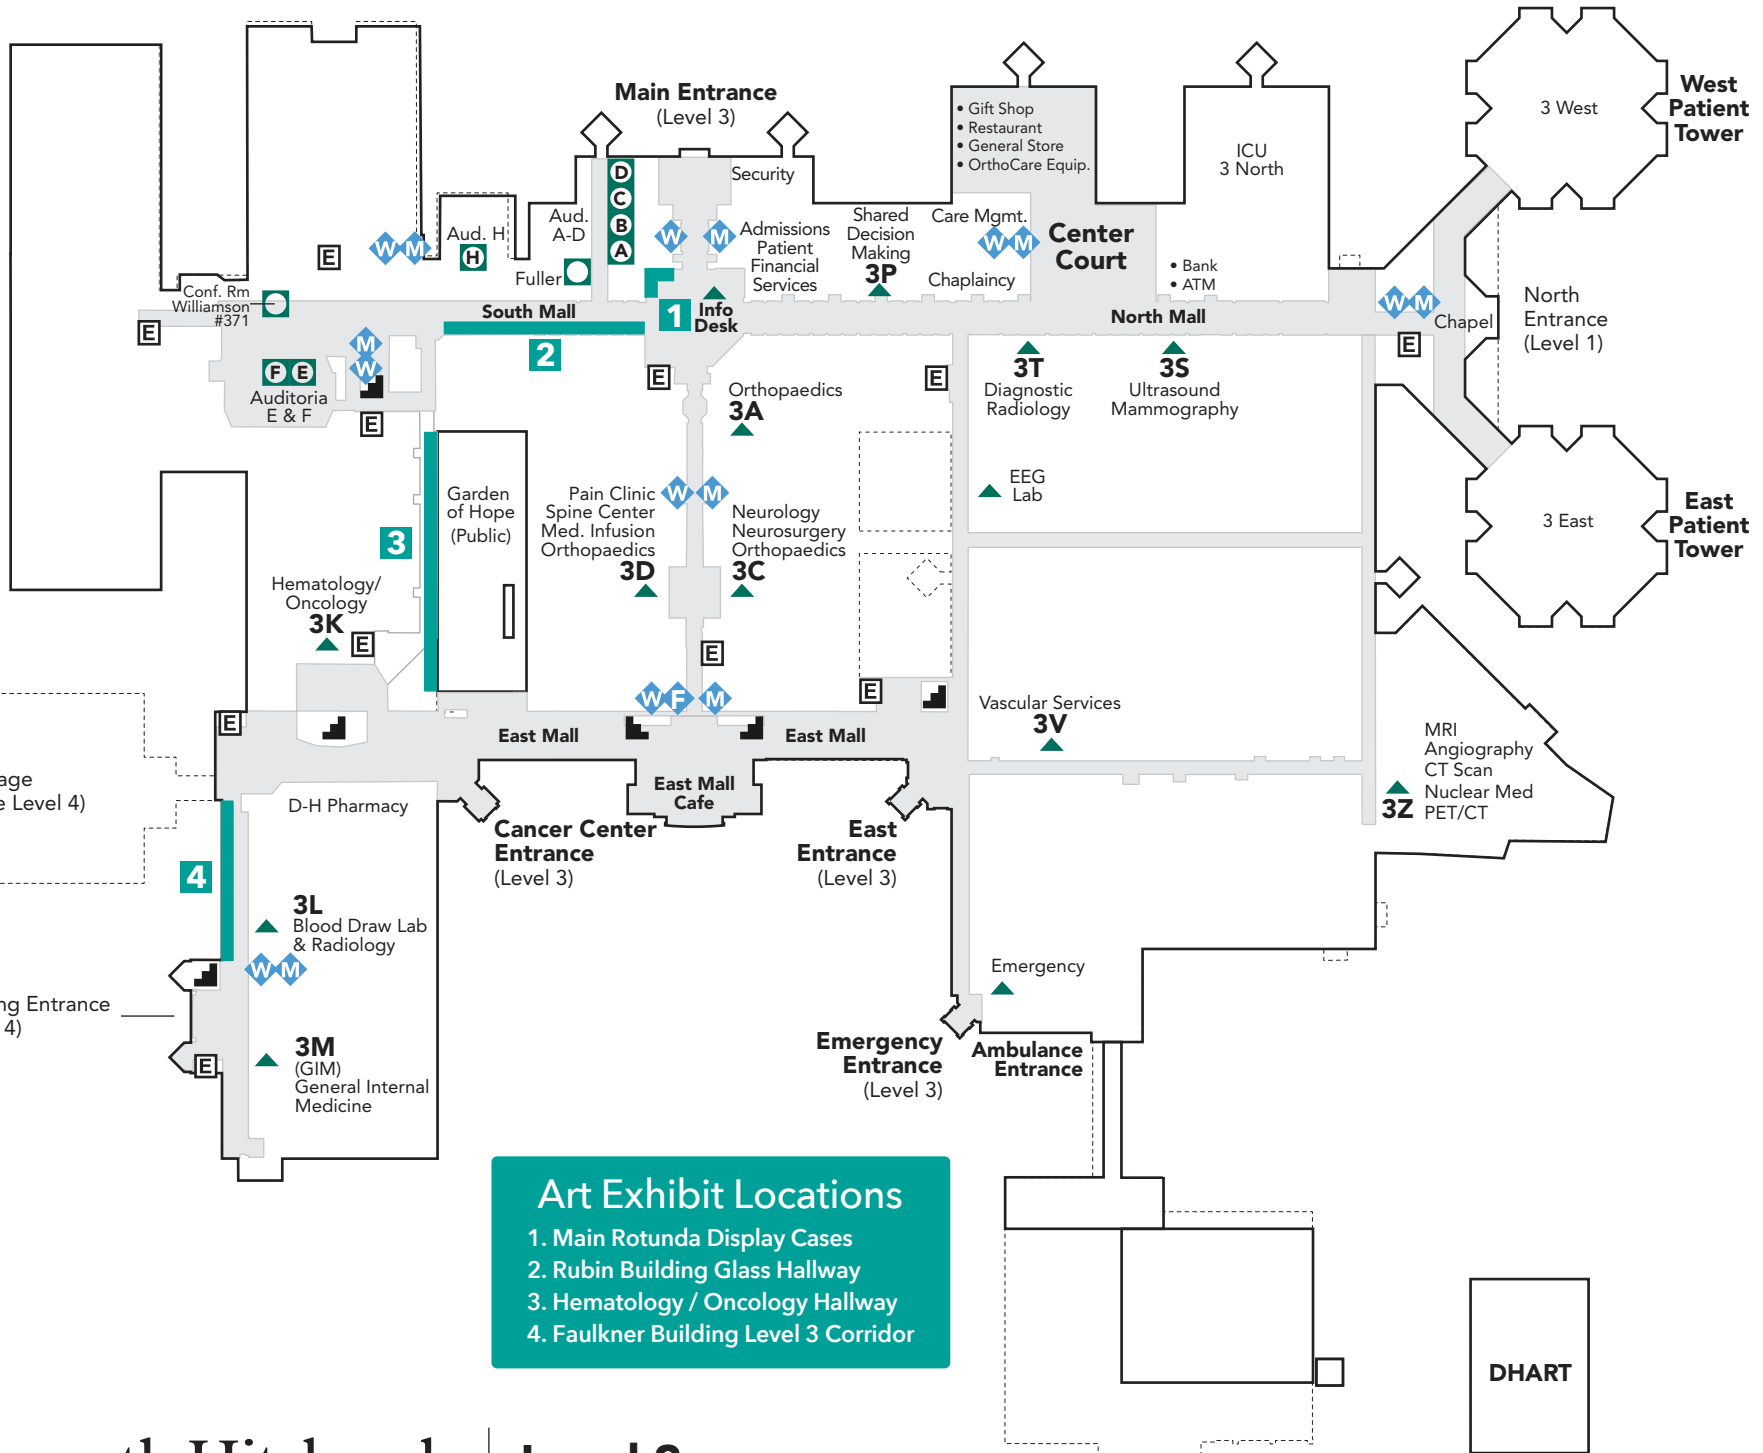

- Rest Room
- Family Rest Room with Adult Changing Station
- Public Hallways
- Elevator
- Stairs
- Information Desk
- Conference Room

Art Exhibit Locations

1. Main Rotunda Display Cases
2. Rubin Building Glass Hallway
3. Hematology / Oncology Hallway
4. Faulkner Building Level 3 Corridor