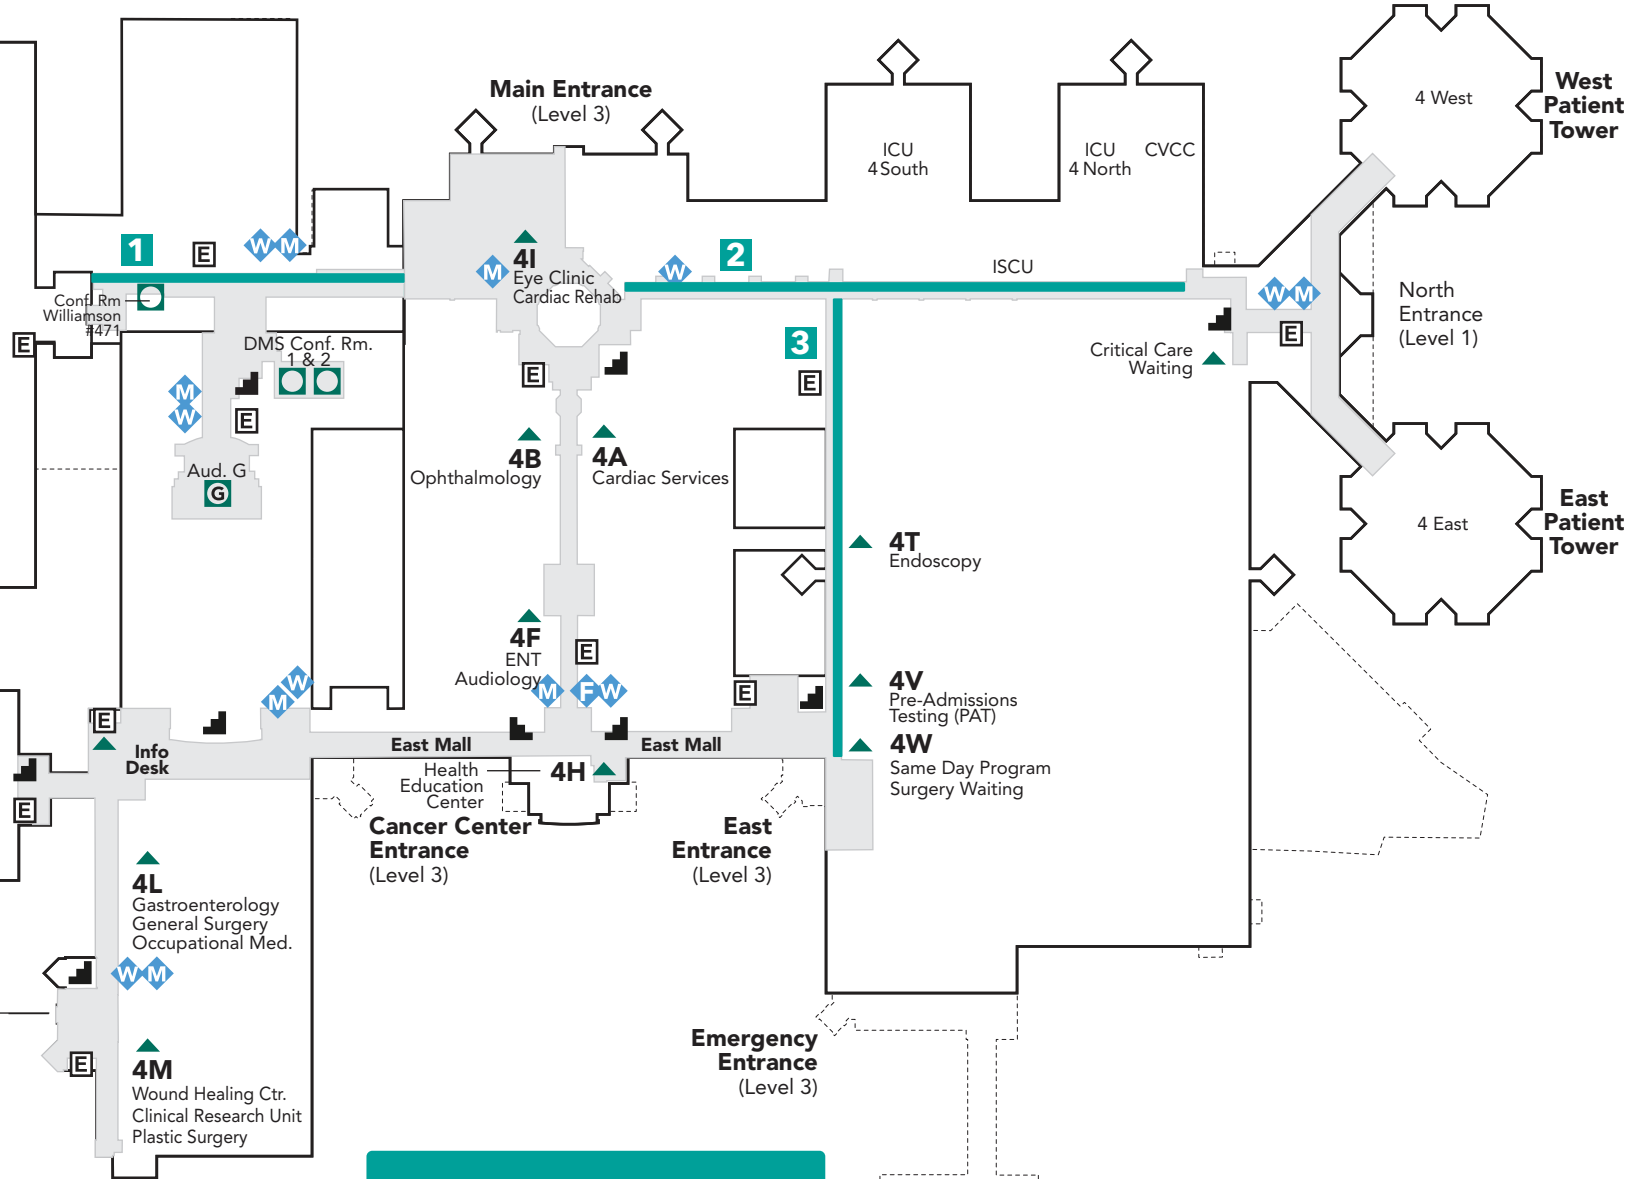

- Rest Room
- Family Rest Room with Adult Changing Station
- Public Hallways
- Elevator
- Stairs
- Information Desk
- Conference Room

Parking Garage
(Building Entrance Level 4)

Faulkner Building Entrance
(Level 4)

Art Exhibit Locations

1. Williamson Translational Research Bldg. Hallway
2. Level 4 Mall Hallway
3. Level 4 Endoscopy Hallway

DHART