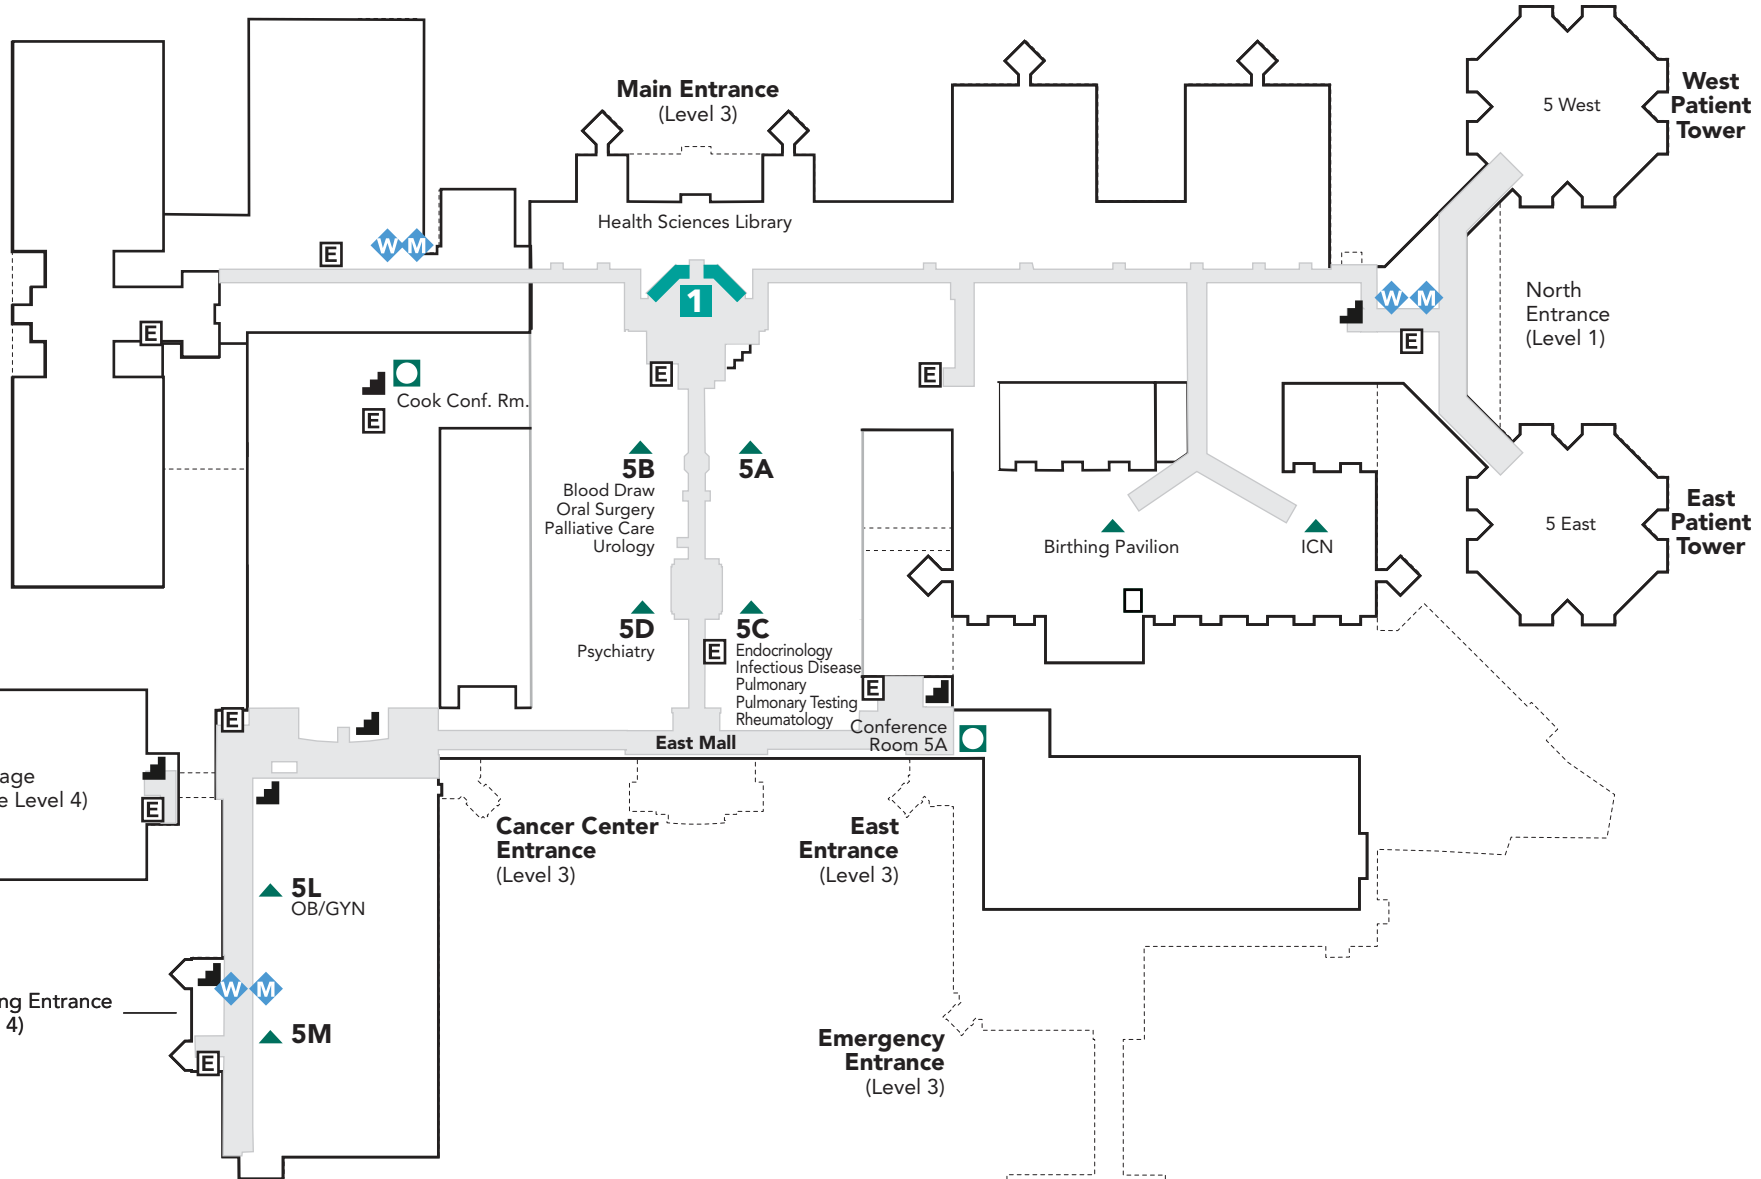

- Rest Room
- Family Rest Room with Adult Changing Station
- Public Hallways
- Elevator
- Stairs
- Information Desk
- Conference Room

Parking Garage
(Building Entrance Level 4)

Faulkner Building Entrance
(Level 4)

Art Exhibit Locations
1. Level 5 Rotunda

DHART