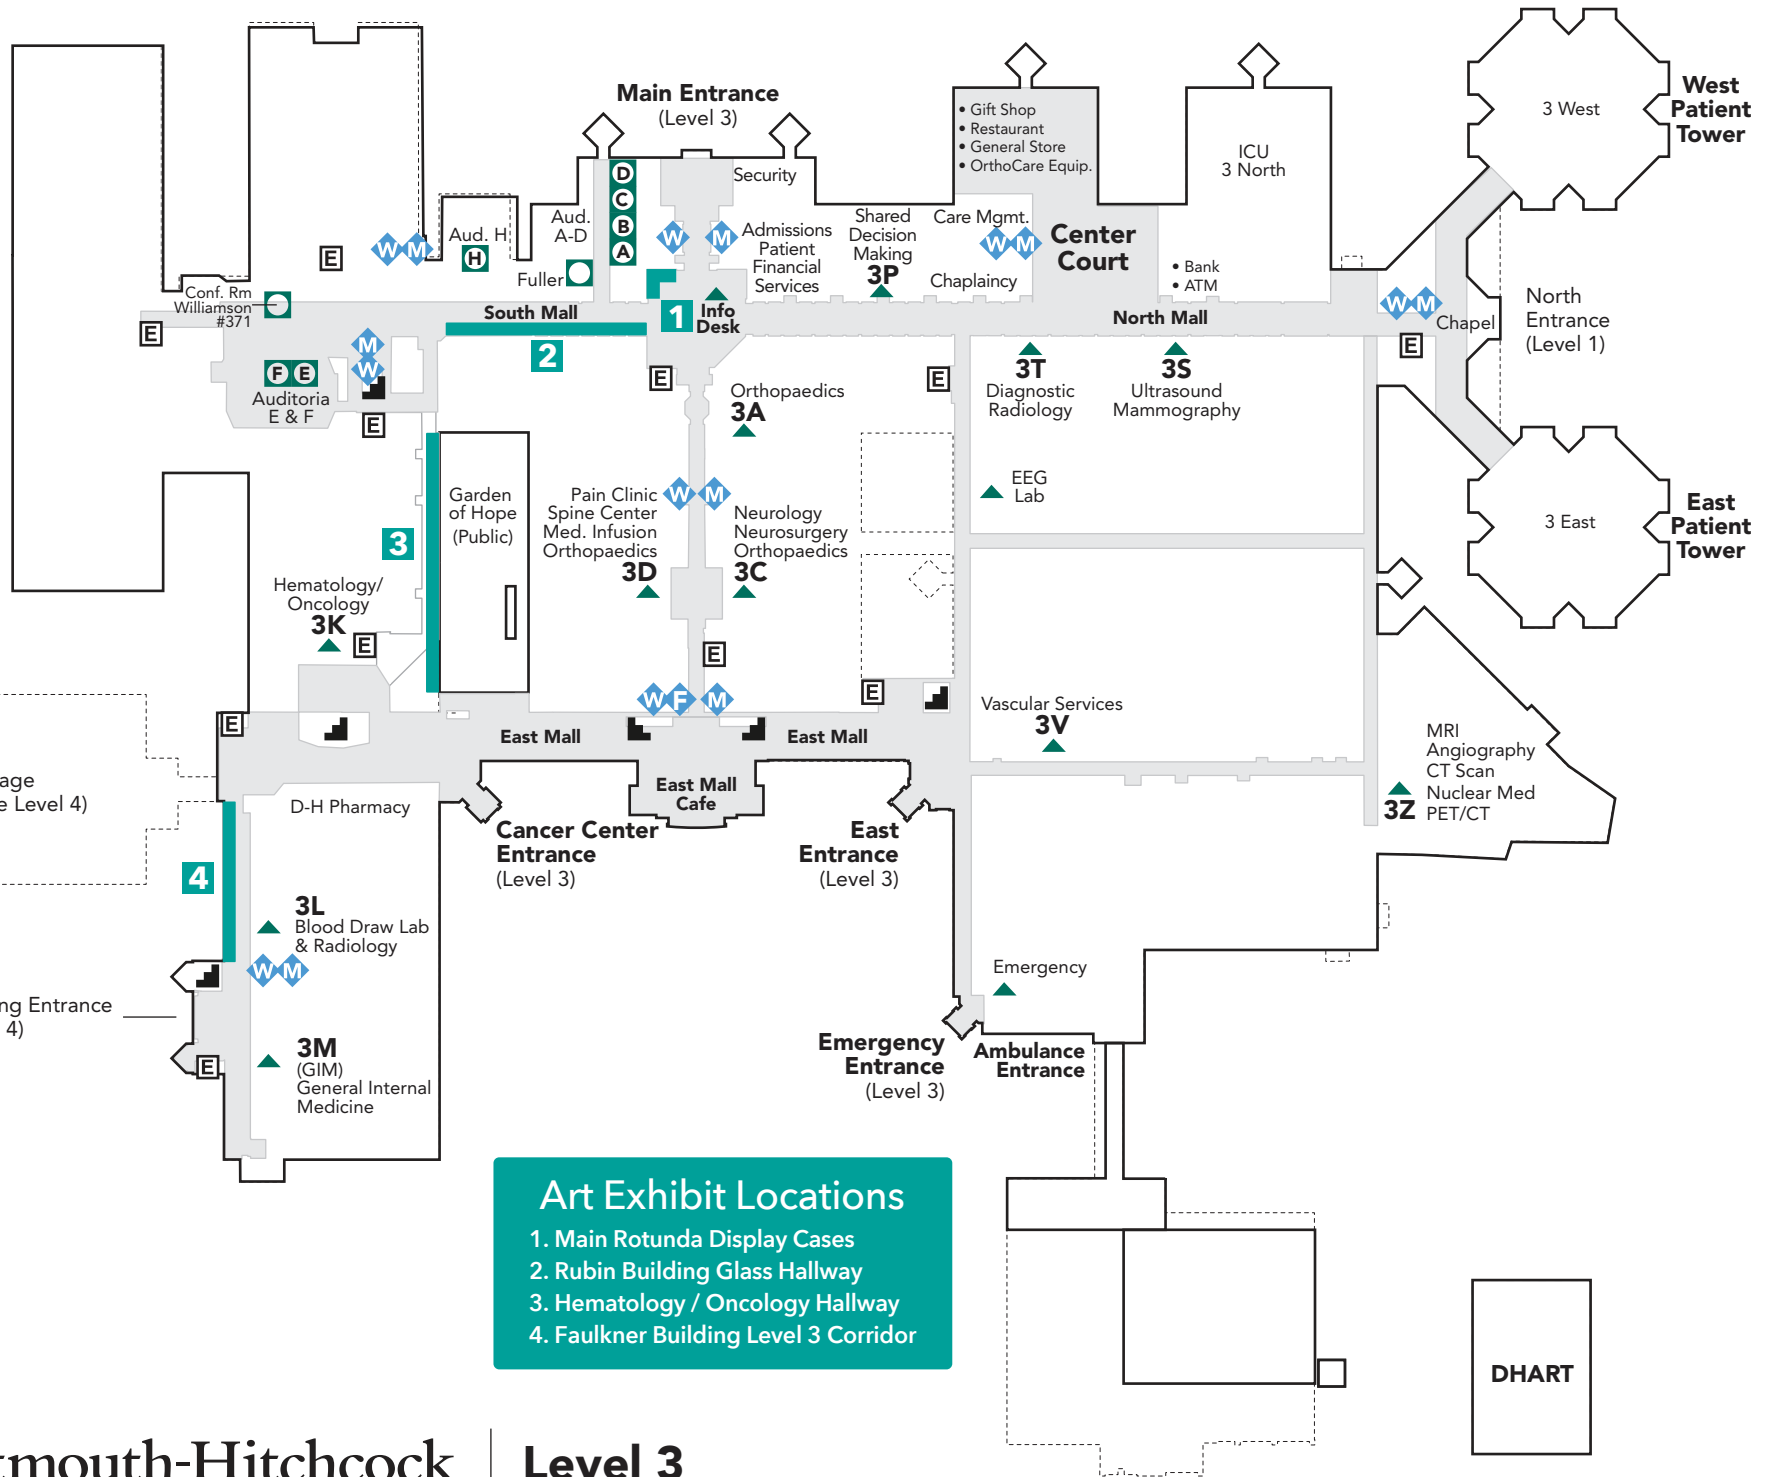

- Rest Room
- Family Rest Room with Adult Changing Station
- Public Hallways
- Elevator
- Stairs
- Information Desk
- Conference Room

**Art Exhibit Locations**

1. Main Rotunda Display Cases
2. Rubin Building Glass Hallway
3. Hematology / Oncology Hallway
4. Faulkner Building Level 3 Corridor