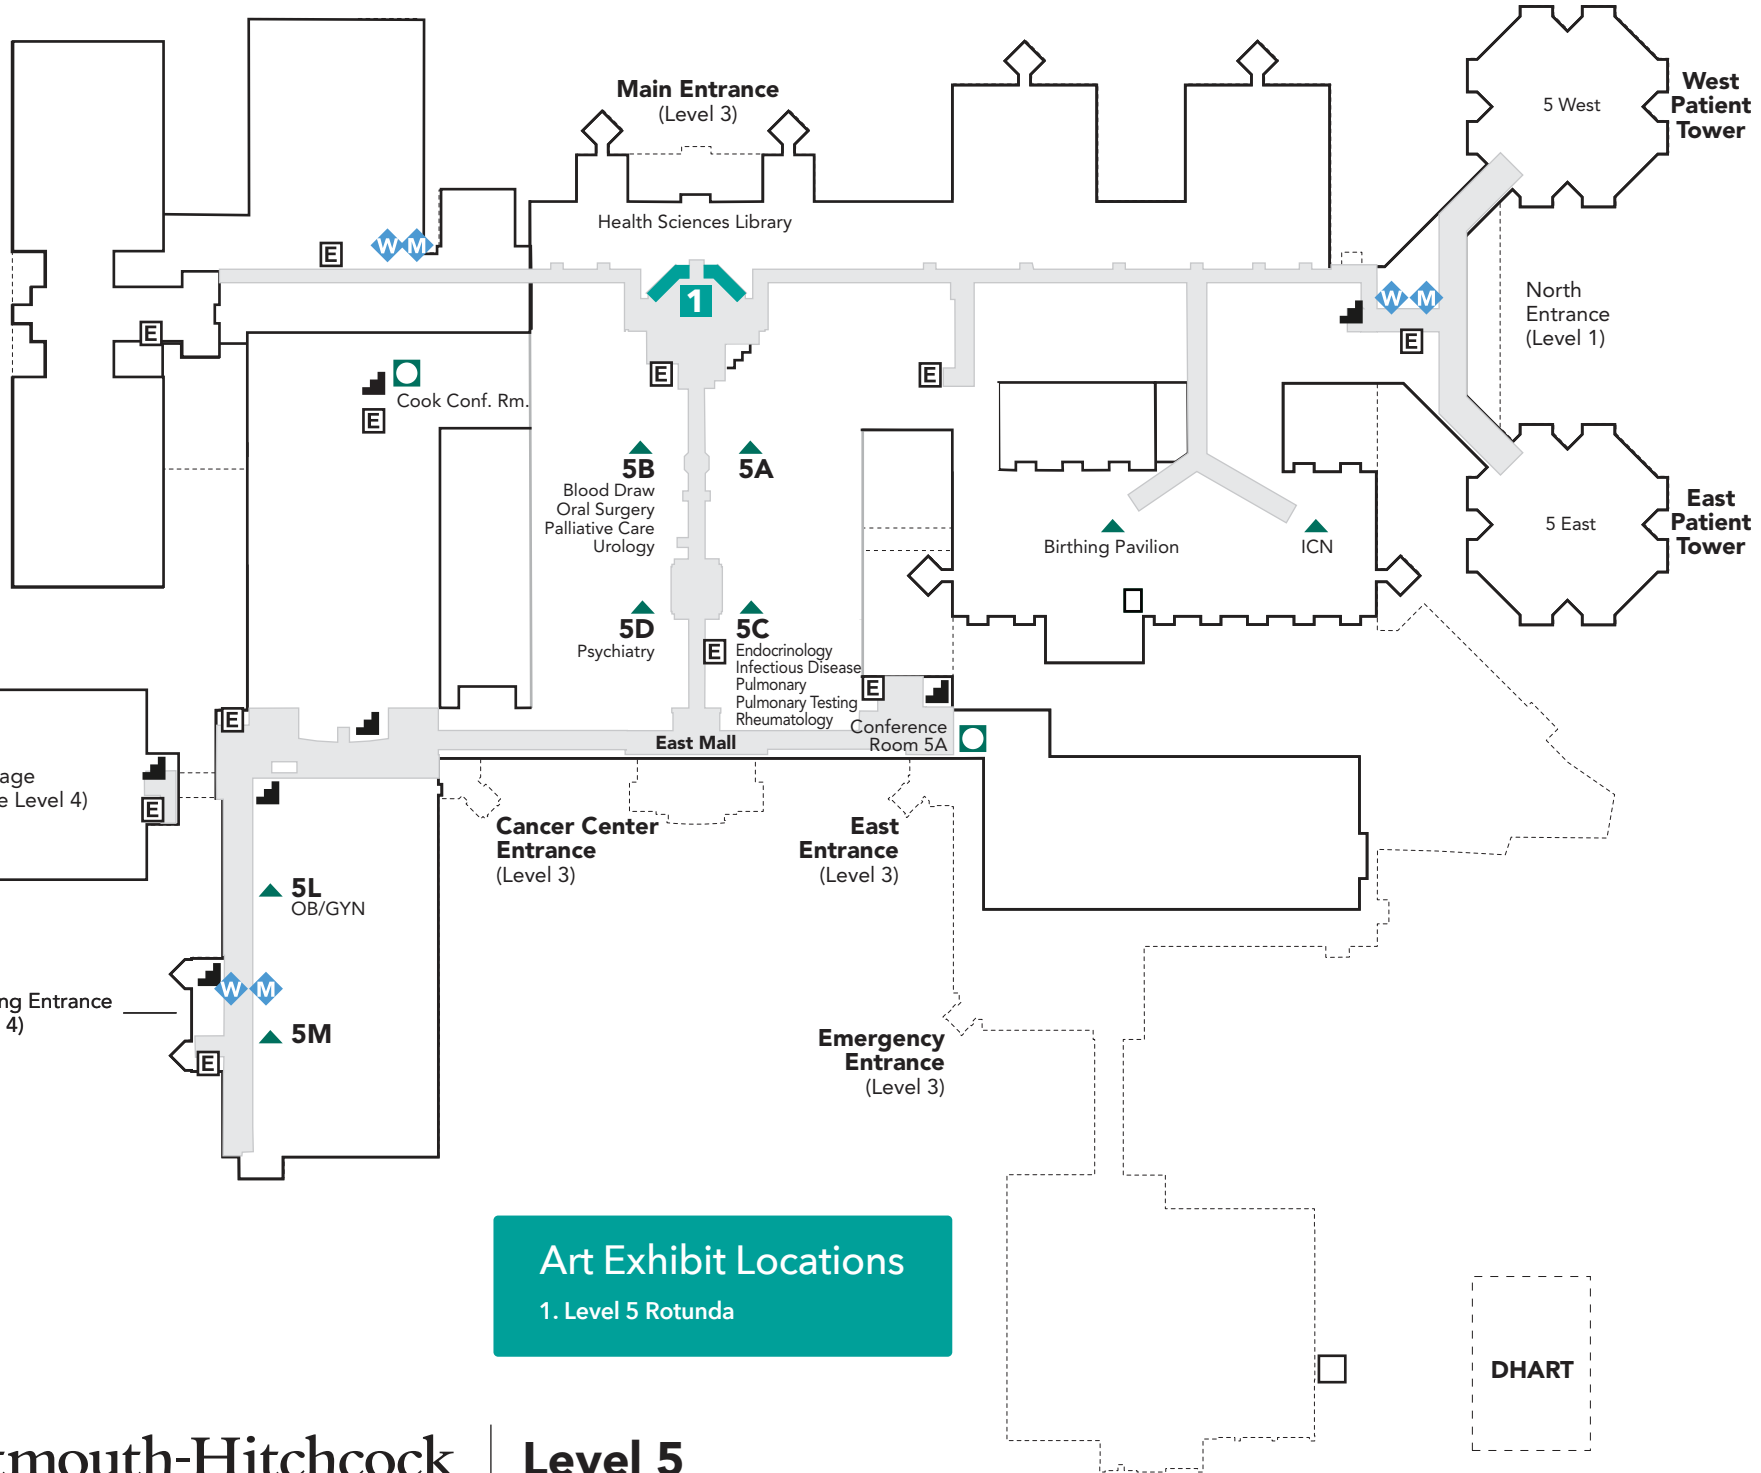

- Rest Room
- Family Rest Room with Adult Changing Station
- Public Hallways
- Elevator
- Stairs
- Information Desk
- Conference Room

Parking Garage  
(Building Entrance Level 4)

Faulkner Building Entrance  
(Level 4)

**Art Exhibit Locations**  
1. Level 5 Rotunda

DHART