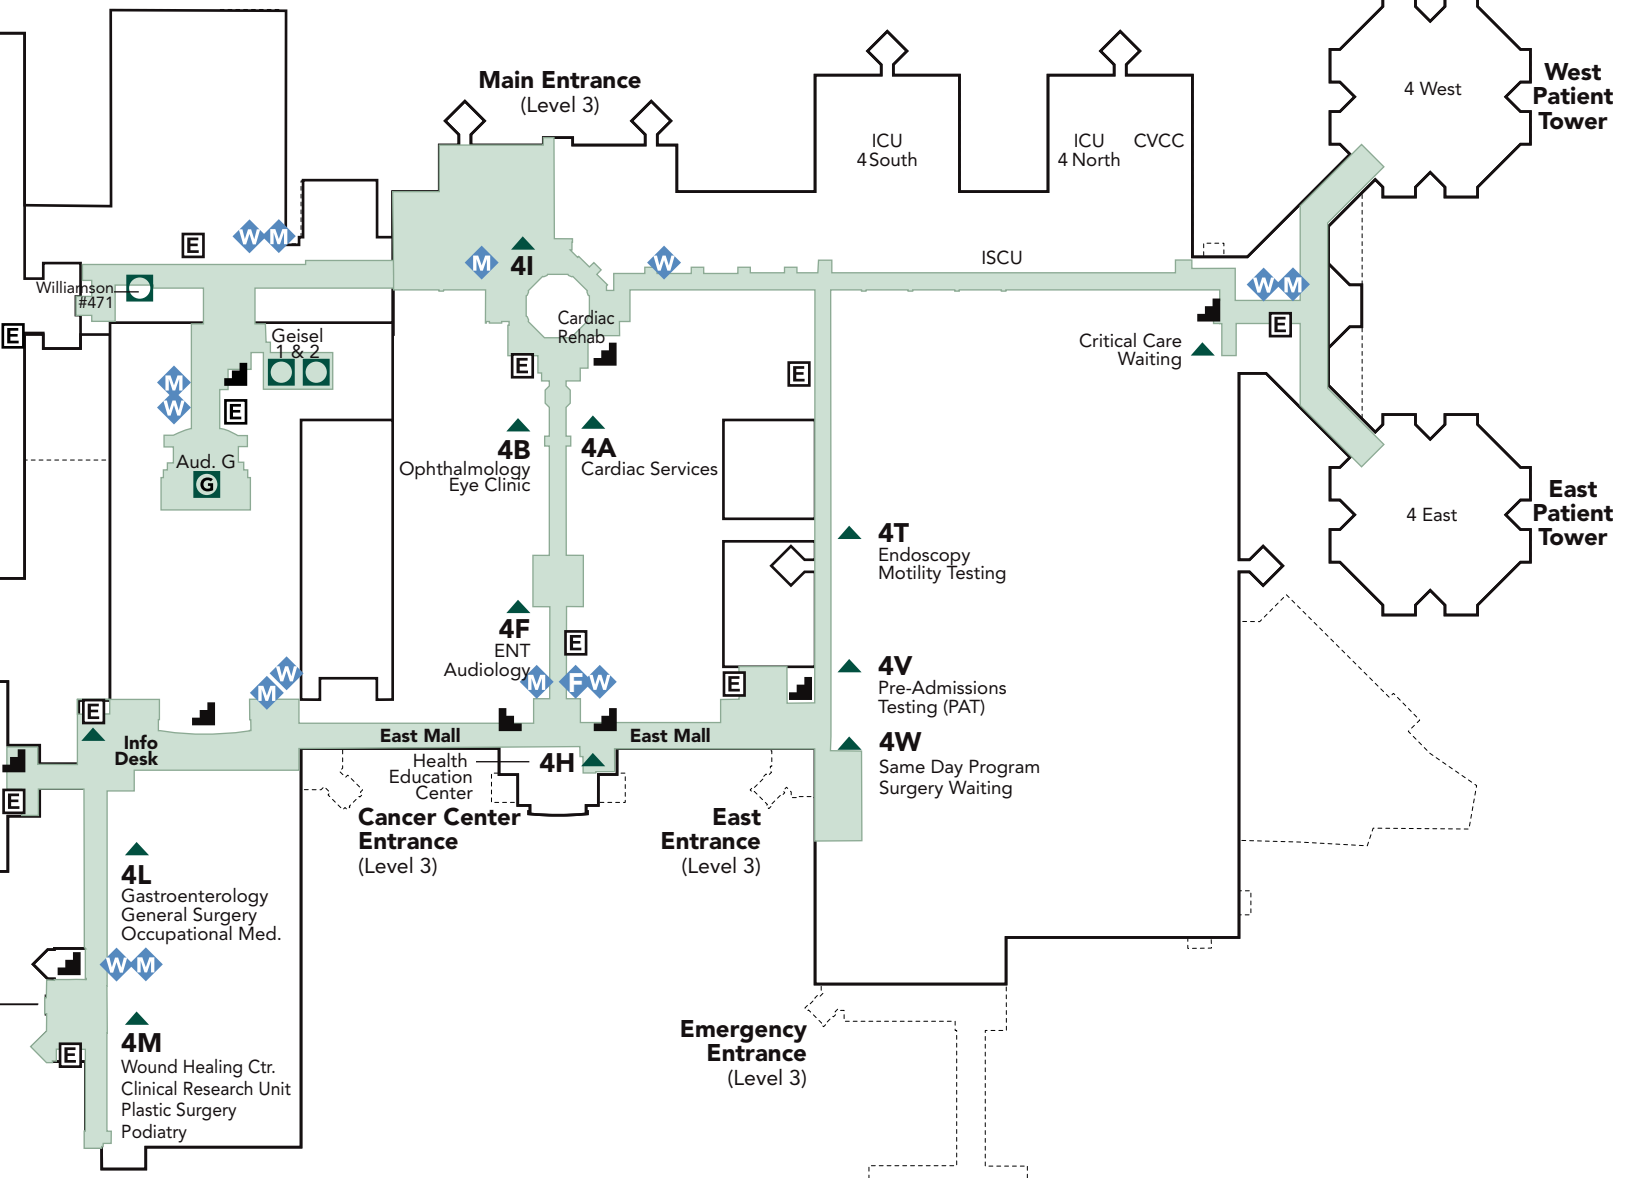

- Rest Room
- Family Rest Room with Adult Changing Station
- Public Hallways
- Elevator
- Stairs
- Information Desk
- Conference Room

Parking Garage  
(Building Entrance Level 4)

Faulkner Building Entrance  
(Level 4)

**DHART**