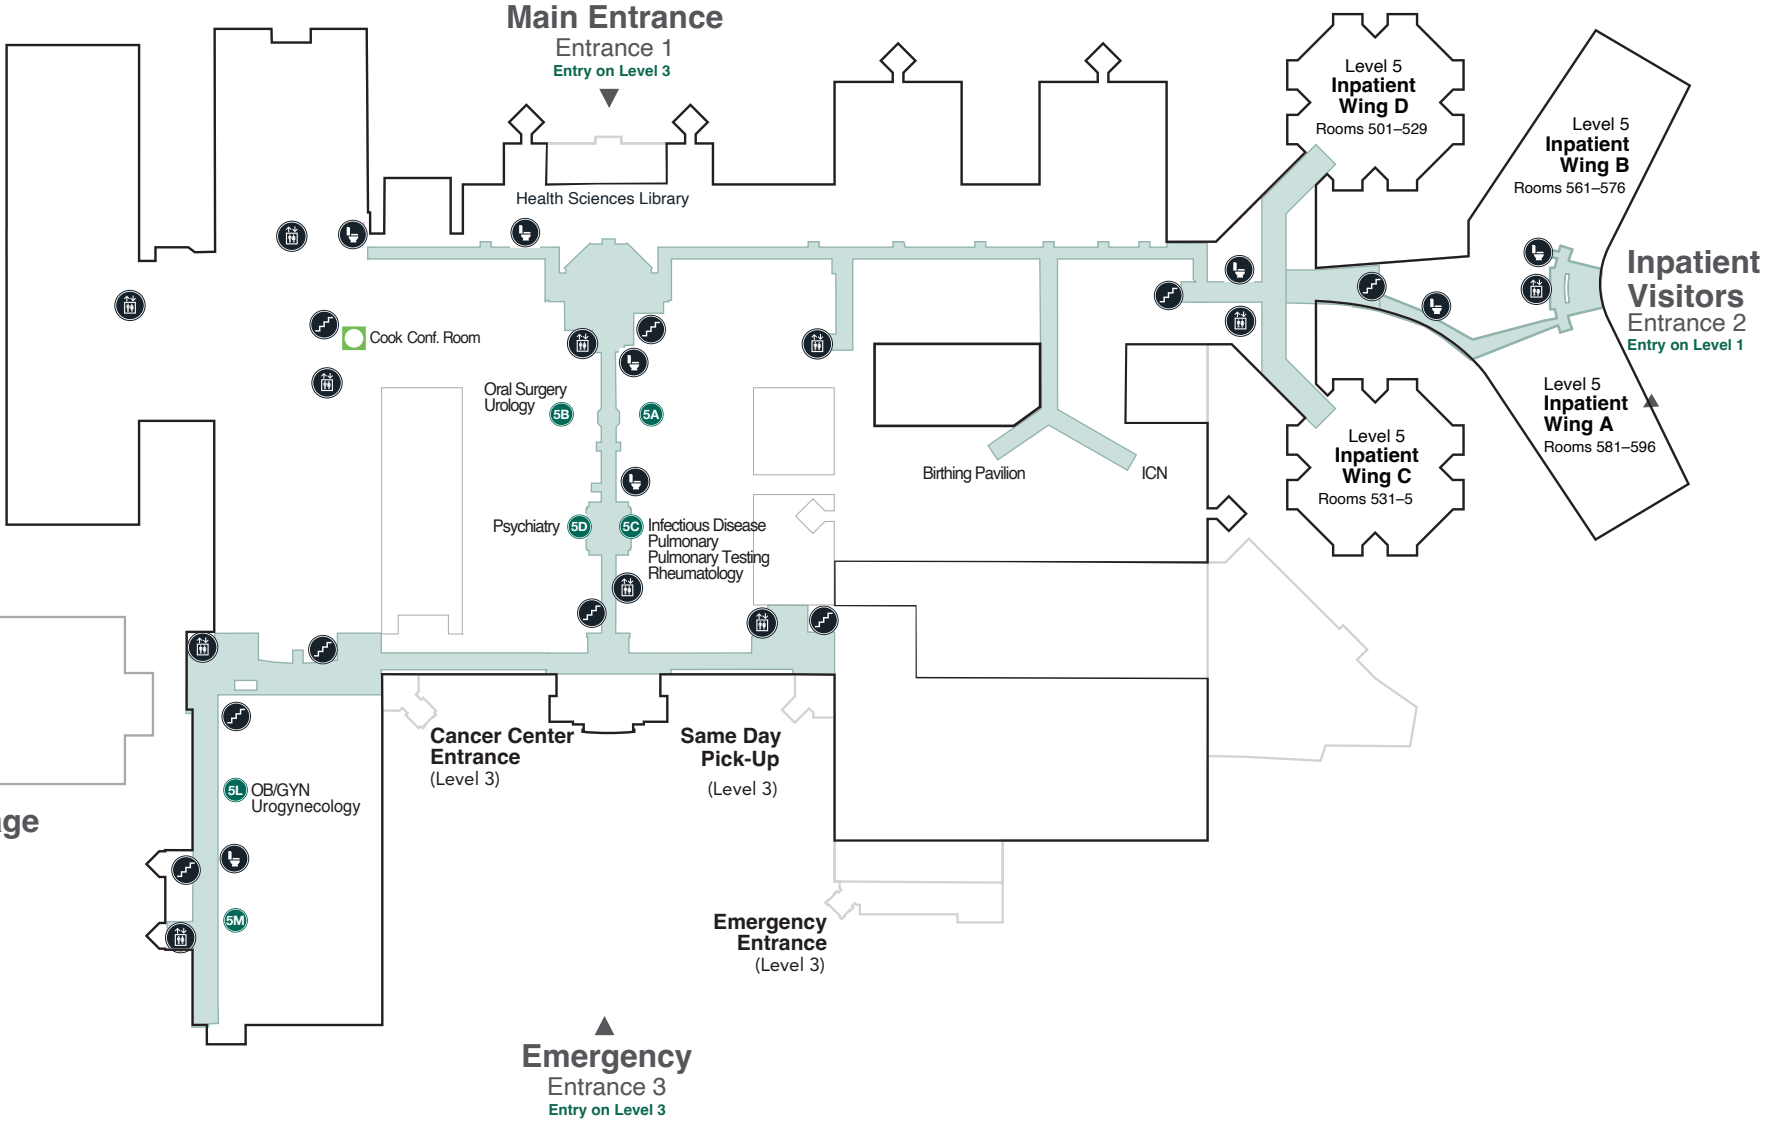

Map Key

-  Restroom
-  Family Restroom with Adult Changing Station
-  Public Hallways
-  Elevator
-  Stairs
-  Information Desk
-  Check-In Desk
-  Conference Room

Dartmouth Hitchcock
Medical Center

Level 5
2026